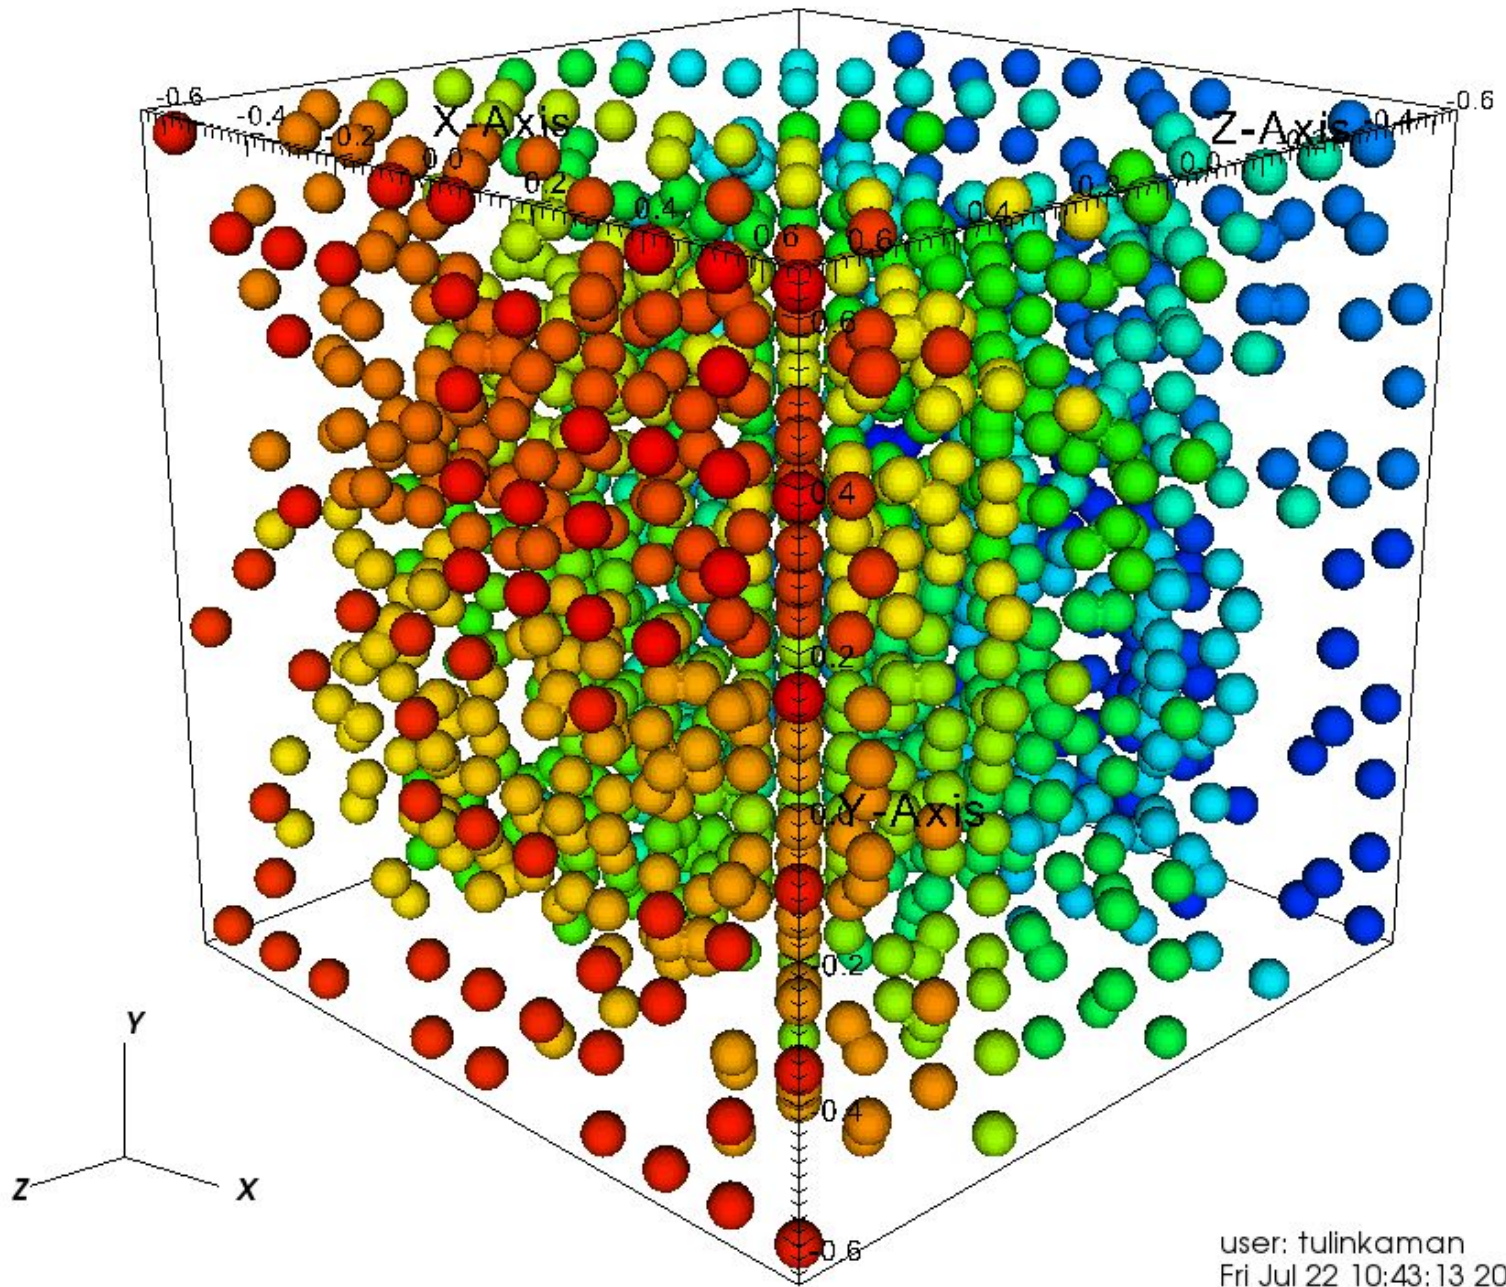

DB: 3d-intfc.vtk  
Cycle: 0 Time:0

DB: 3d-intfc.vtk  
Cycle: 0 Time:0